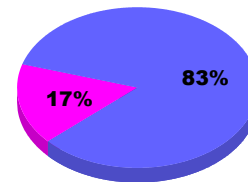

Gender Comparison 2011-2012

Jul/Aug/Sep

Legend: Male (Blue), Female (Magenta)